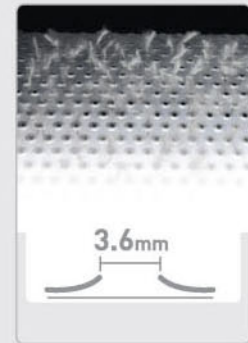

Conventional Drum