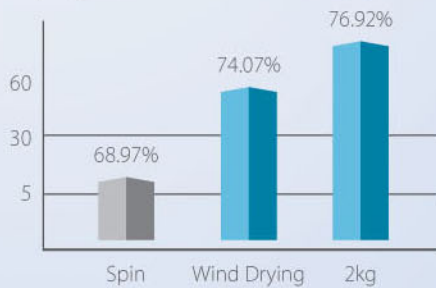

Drying effect of the Wind Drying System