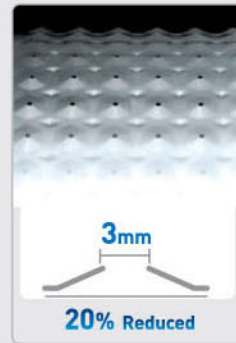

Clean

With SHARP Intelligent Waterfall System

Detergent remaining on clothes

With normal washing

Hexa Drum

The distinctive hexagon pattern on the inner surface of the drum has been specially designed to be gentle on clothes while optimising cleaning performance. The water exit holes are considerably smaller than conventional drums, which helps prevent fabrics from snagging or fraying. Additionally, this unique surface also minimises fabric damage caused by friction, especially during the spin cycle.