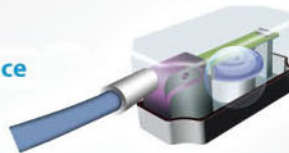

67% improvement in washing performance

Eliminates the need for preliminary washing.

50% reduction in detergent residue

Cleans out smelly undissolved particles and residue of detergent.

Air bubbles help dissolve the detergent thoroughly, which in turn reduces residue.

40% reduction in damage to clothes

Even the most delicate of fine fabrics can be safely machine washed.

As shown by comparison performance tests on the damage and shrinkage of clothes.