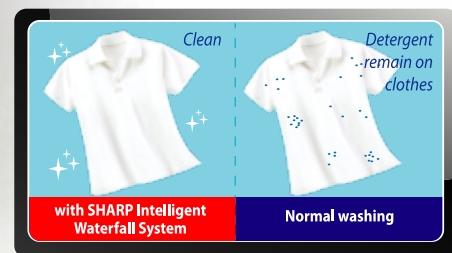

Waterfall currents from 3 direction side boards increase dissolution of detergent in the washing tub

Strong water current enable magic filter collect lint & debris efficiently.

The strong water current and strong complex water circulation generate by pulsator during wash, create strong water circulation to wash clothes thoroughly.

Waterfall from 3 direction

Strong water current increase wash performance

Magic Filter

Equal Wash and Less Tangle

SHARP

Conventional

Pulsator design and wash rhythm program to maximize the washing power, at the same time, clothes can be take out with less effort.

3D Wave

The rotation of pulsator create 3 dimension wave water movements (horizontal, vertical and diagonal) which help remove dirt throughly with every wash.

3 dimension wave water movements

Fuzzy Control