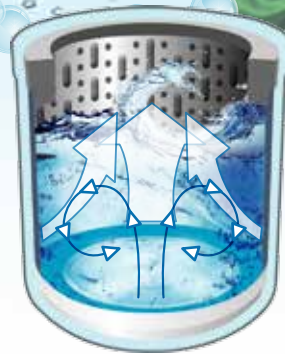

Product Enquiry: Tel: 03-5102 5267 Fax: 03-5102 5312
Service Enquiry: 1800 888 678 (TOLL FREE)
Fax: 03-5102 5312

Well-equipped features
that lighten my day.
**Less tangle,
cleaner clothes!**

SHARP

Intelligent Waterfall System

Waterfall currents from 3 direction side boards increase dissolution of detergent in the washing tub

Strong water current enable magic filter collect lint & debris efficiently.

The strong water current and strong complex water circulation generate by pulsator during wash, create strong water circulation to wash clothes thoroughly.

Waterfall from 3 direction

Strong water current increase wash performance

Magic Filter

Equal Wash and Less Tangle

SHARP

Conventional

Pulsator design and wash rhythm program to maximize the washing power, at the same time, clothes can be take out with less effort.

3D Wave

The rotation of pulsator create 3 dimension wave water movements (horizontal, vertical and diagonal) which help remove dirt throughly with every wash.

3 dimension wave water movements

Fuzzy Control