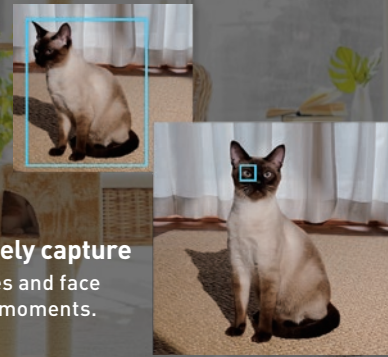

AI Engine Super Evolution

Pet detection, accurately capture

Identify the pet's body, eyes and face to easily capture dynamic moments.