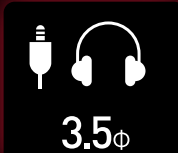

Snapdragon

8 Gen 2

Overwhelming Performance

RAM

12GB
LPDDR5X

ROM

256GB
UFS 4.0

IP68
Water/Dust
Resistant

OS Ver. UP

RELEASE

1

2

Supports up to **2 OS version** update and **4 YEARS** security updates, so you can use it for a long time.