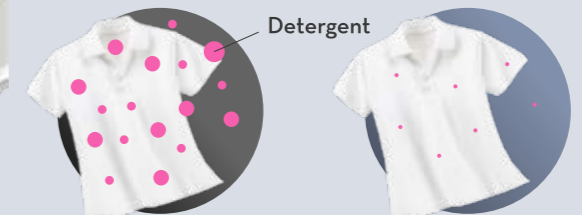

Gentle On All Fabrics

Unlike conventional drums with indented holes, Sharp washer drums have flat holes that prevent clothes from rubbing on the drum and damaging the fabric.

Sharp SS Drum

Conventional Drum

Intelligent Water Fall System

3-D Currents Dissolve Detergent Effectively

Strong 3-directional water flow increases the rate at which liquid or powder detergent dissolves. This reduces detergent residue on clothes that may cause skin irritation or allergy.

Reduces Detergent Residue On Clothes

Reduces Skin Allergy Caused By Undissolved Detergent

Conventional Washer undissolved detergent remains on clothes

Sharp Washer Detergent dissolves completely

Smart Filter