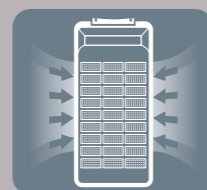

Perfect Features For Perfect Washing Performance

Tub Cleaning

SS Drum

Smart Filter

Intelligent Water Fall System

Tub Cleaning Function

No Mould Buildup

With conventional washers, mould can build up behind the tub and get transferred to your clothes. Sharp Washers remove detergent and other residue behind the tub to keep the drum mould-free.

Intelligent Water Fall System

3-D Currents Dissolve Detergent Effectively

Strong 3-directional water flow increases the rate at which liquid or powder detergent dissolves. This reduces detergent residue on clothes that may cause skin irritation or allergy.