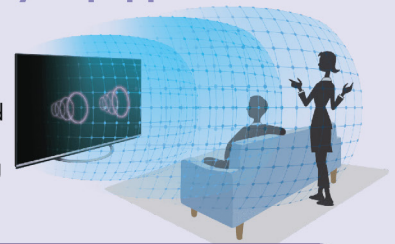

## Powerful sound quality. Equipped with Eilex Prism™

Sharp 8K AQUOS able to capture and correct changes in the acoustic power of the entire space. Obtained sound closer to original quality, natural spreading with depth feeling and high clarity sound.