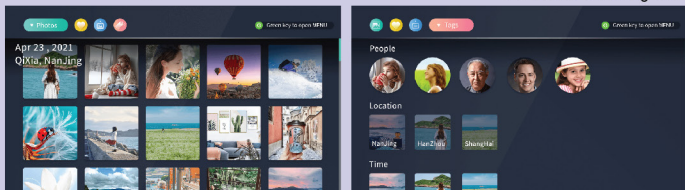

Ok Google

Do more on your TV with your voice. Press the Google Assistance button on your remote to quickly search 500,00+ movies and shows, get recommendations to match your mood, control smart home devices, and more.

Streaming Video Optimizer

Enjoy clear and smooth viewing with any VOD service.

Comfortable viewing experience for streaming video watchers. Noise reduction and tone correction are performed to VODs such as Netflix/YouTube/Amazon Prime. You can enjoy clear and comfortable images with less noise.