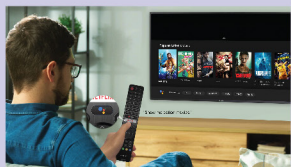

Ok Google

Do more on your TV with your voice. Press the Google Assistance button on your remote to quickly search 500,00+ movies and shows, get recommendations to match your mood, control smart home devices, and more.

Streaming Video Optimizer

Enjoy clear and smooth viewing with any VOD service.

Comfortable viewing experience for streaming video watchers. Noise reduction and tone correction are performed to VODs such as Netflix/YouTube/Amazon Prime. You can enjoy clear and comfortable images with less noise.