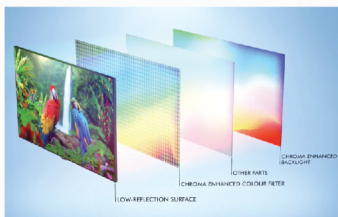

## Deep Chroma Display Pro

Achieves a colour gamut exceeding 100% of the digital cinema colour gamut standard.